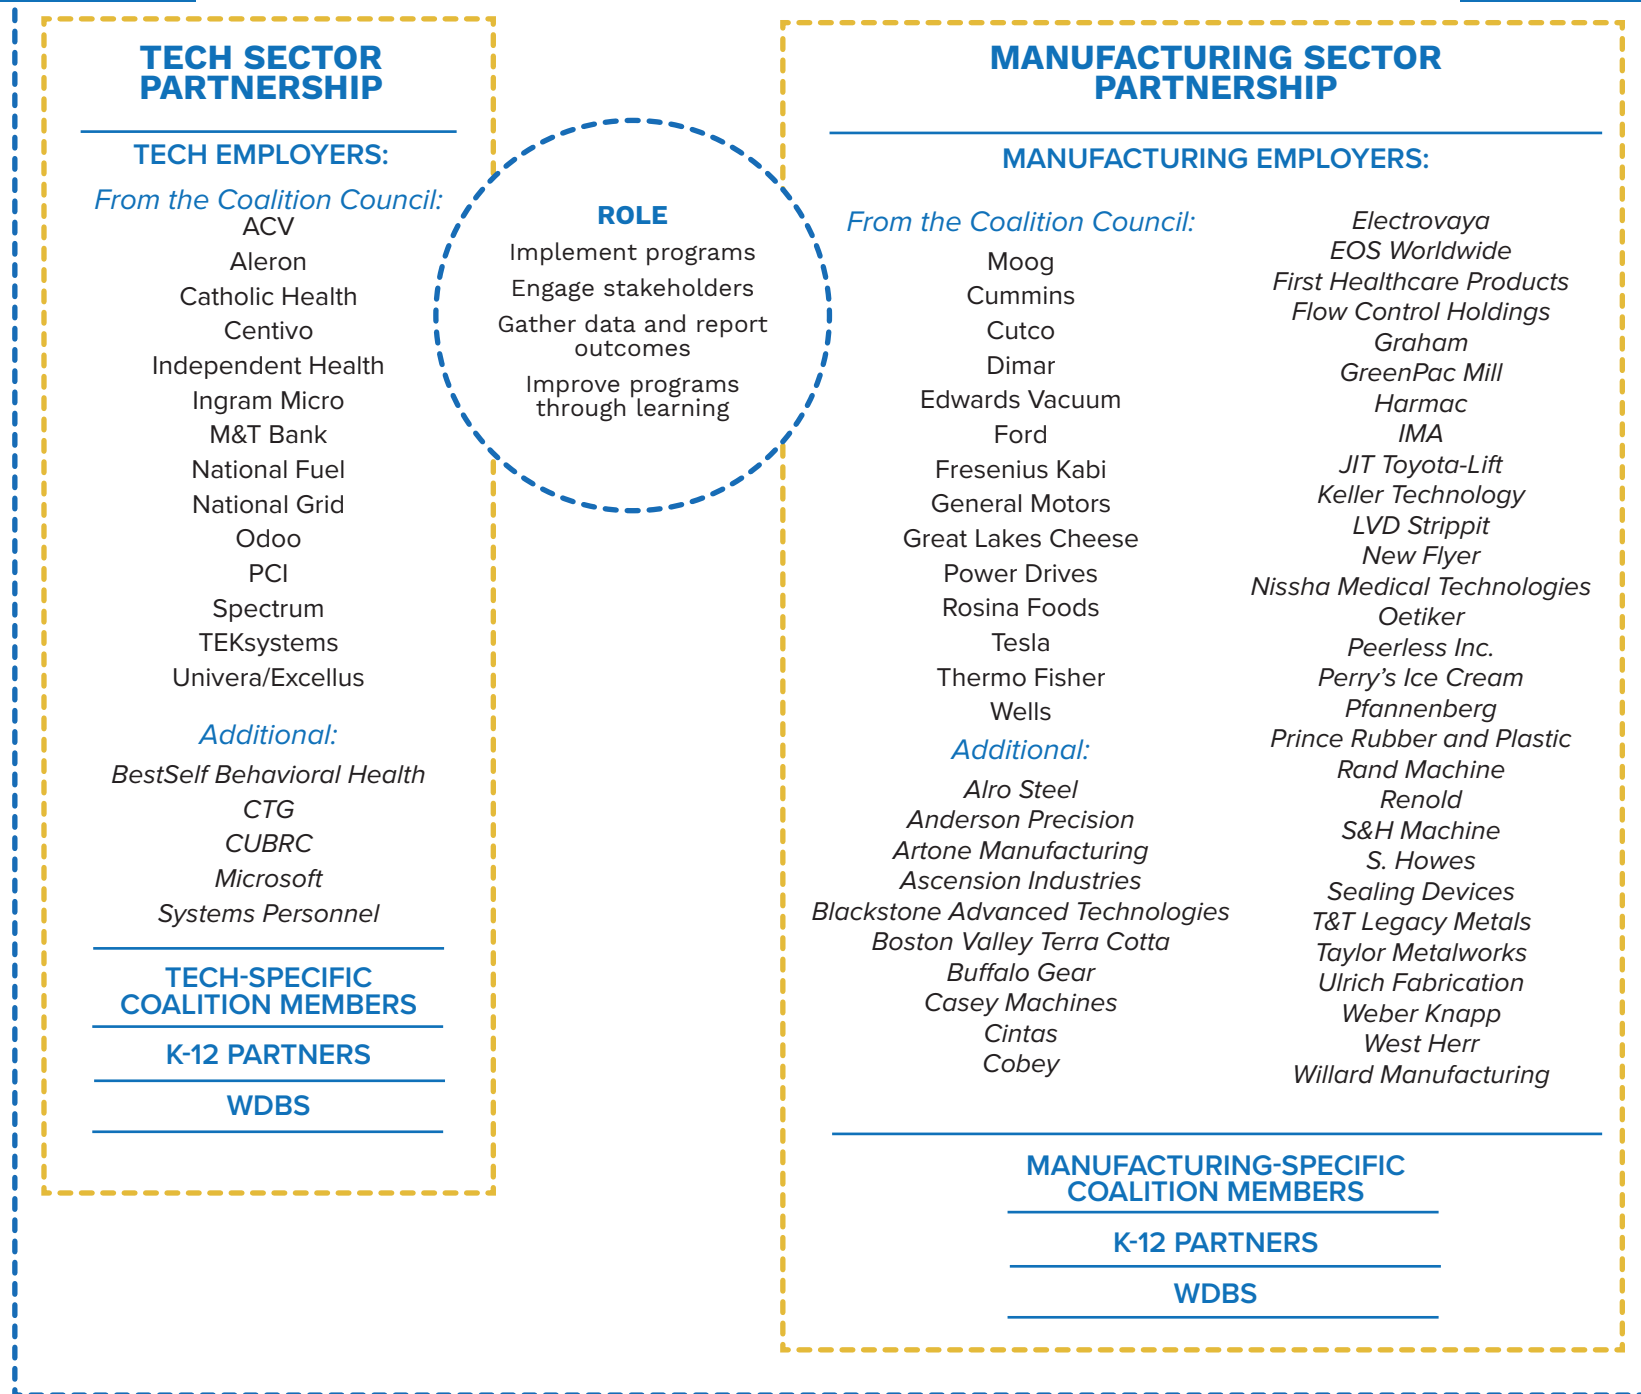

Staff:
Senior Program Manager

Staff:
Senior Program Manager

UB REGIONAL INSTITUTE AND CENTER FOR REGIONAL STRATEGIES
Support for strategy and implementation with research, data, tools and intermediary services.